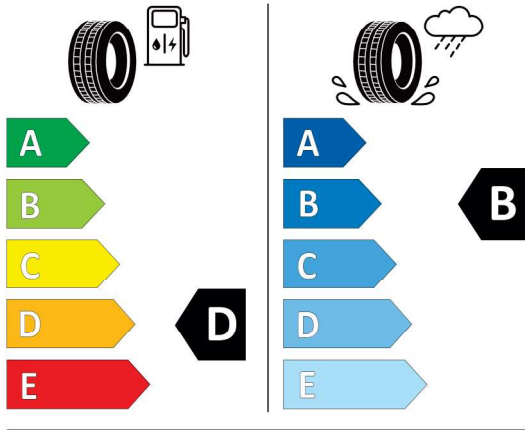

Quotation
Quotation No. 58816
Date 26.02.2024
Valid until 11.03.2024

EU Energy Label for Wheels

Pirelli 595975

PIRELLI 32575
275/35ZR19 (100Y) XL C1

2020/740

<https://eprel.ec.europa.eu/qr/595975>