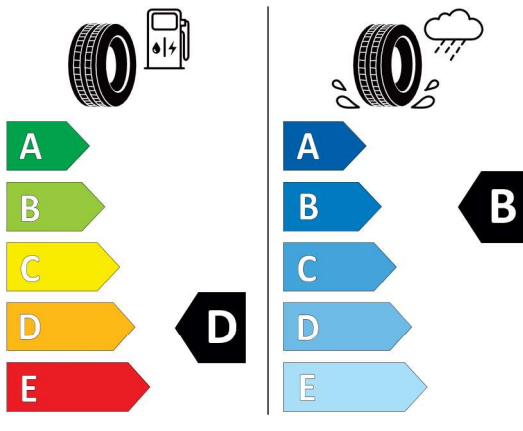

Quotation
Quotation No. 58816
Date 26.02.2024
Valid until 11.03.2024

Michelin 408484

MICHELIN 051322
275/35ZR19 (100Y) XL C1

2020/740

<https://eprel.ec.europa.eu/qr/408484>