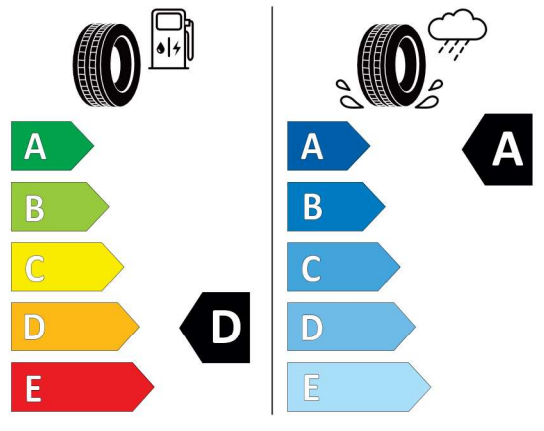

Quotation
 Quotation No. 58816
 Date 26.02.2024
 Valid until 11.03.2024

Michelin 408484

MICHELIN 051322
 275/35ZR19 (100Y) XL C1

2020/740

<https://eprel.ec.europa.eu/qr/408484>

Yokohama 1123242

YOKOHAMA R5503
 285/30ZR20 (99Y) C1