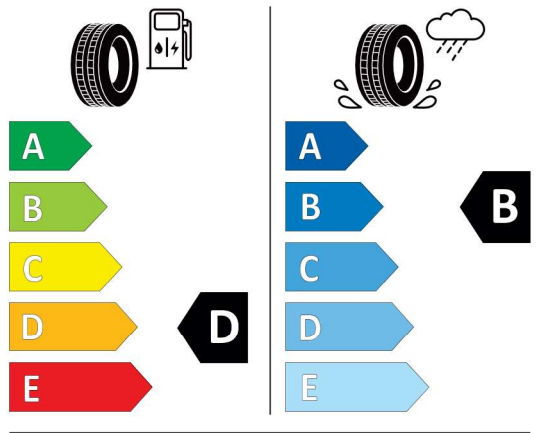

Pirelli 595977

PIRELLI 32587
 285/30ZR20 (99Y) XL C1

2020/740

<https://eprel.ec.europa.eu/qr/595977>

Quotation

Quotation No. 58816
Date 26.02.2024
Valid until 11.03.2024

My consent to marketing communication