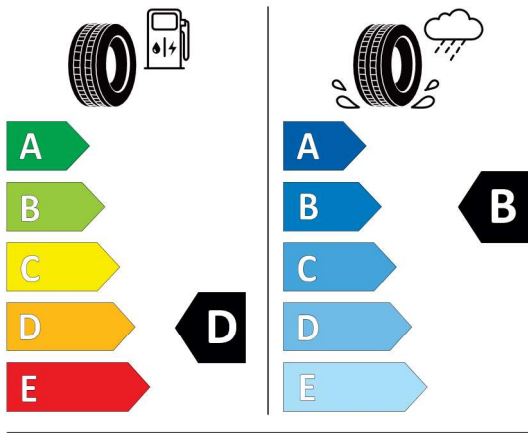

Quotation
Quotation No. 58816
Date 26.02.2024
Valid until 11.03.2024

Michelin 411719

MICHELIN 701861
285/30ZR20 (99Y) XL C1

2020/740

<https://eprel.ec.europa.eu/qr/411719>