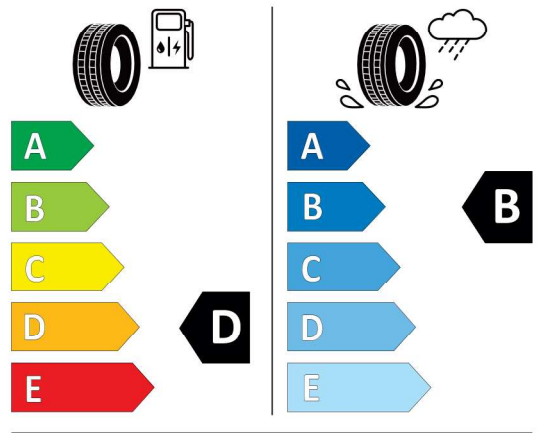

EU Energy Label for Wheels

Yokohama 1123241

YOKOHAMA R5469
 275/35ZR19 (100Y) C1

<https://eprel.ec.europa.eu/qr/1123241>

2020/740

Michelin 408484

MICHELIN 051322
 275/35ZR19 (100Y) XL C1

<https://eprel.ec.europa.eu/qr/408484>