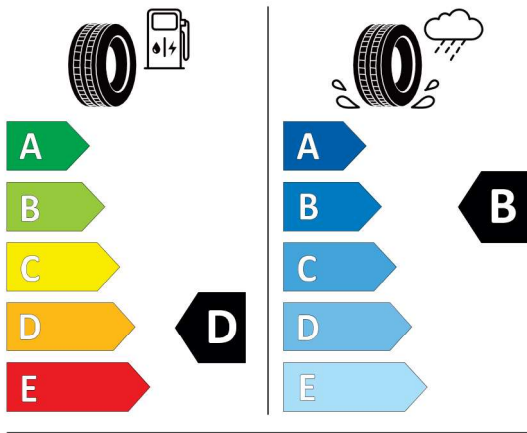

Quotation
Quotation No. 58886
Date 29.02.2024
Valid until 14.03.2024

Michelin 411719

MICHELIN 701861
285/30ZR20 (99Y) XL C1

2020/740

<https://eprel.ec.europa.eu/qr/411719>