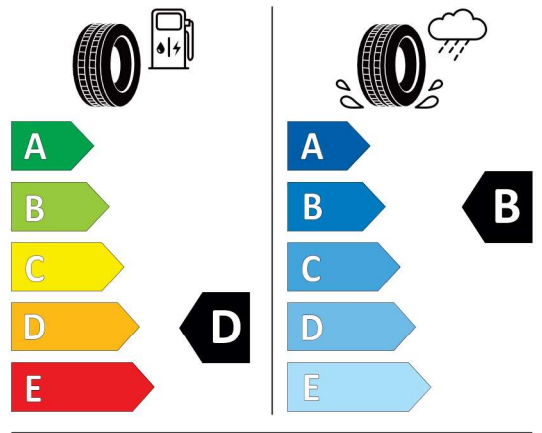

Pirelli 595977

PIRELLI 32587
 285/30ZR20 (99Y) XL C1

2020/740

<https://eprel.ec.europa.eu/qr/595977>

Quotation

Quotation No. 58886
Date 29.02.2024
Valid until 14.03.2024

My consent to marketing communication