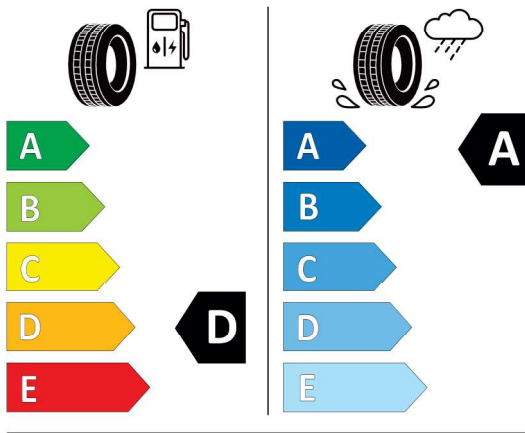

EU Energy Label for Wheels

Yokohama 1123241

YOKOHAMA R5469
 275/35ZR19 (100Y) C1

<https://eprel.ec.europa.eu/qr/1123241>

2020/740

Michelin 408484

MICHELIN 051322
 275/35ZR19 (100Y) XL C1

<https://eprel.ec.europa.eu/qr/408484>