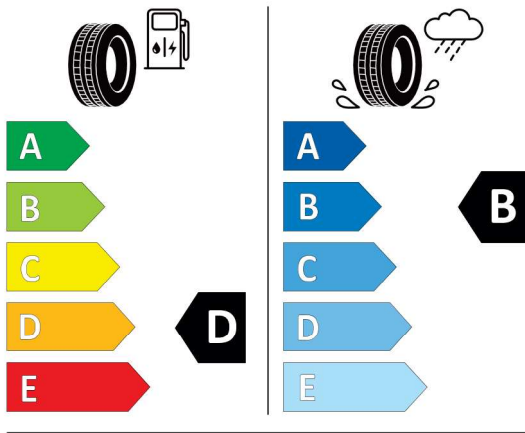

Quotation
Quotation No. 58886
Date 29.02.2024
Valid until 14.03.2024

Pirelli 595975

PIRELLI 32575
275/35ZR19 (100Y) XL C1

2020/740

<https://eprel.ec.europa.eu/qr/595975>